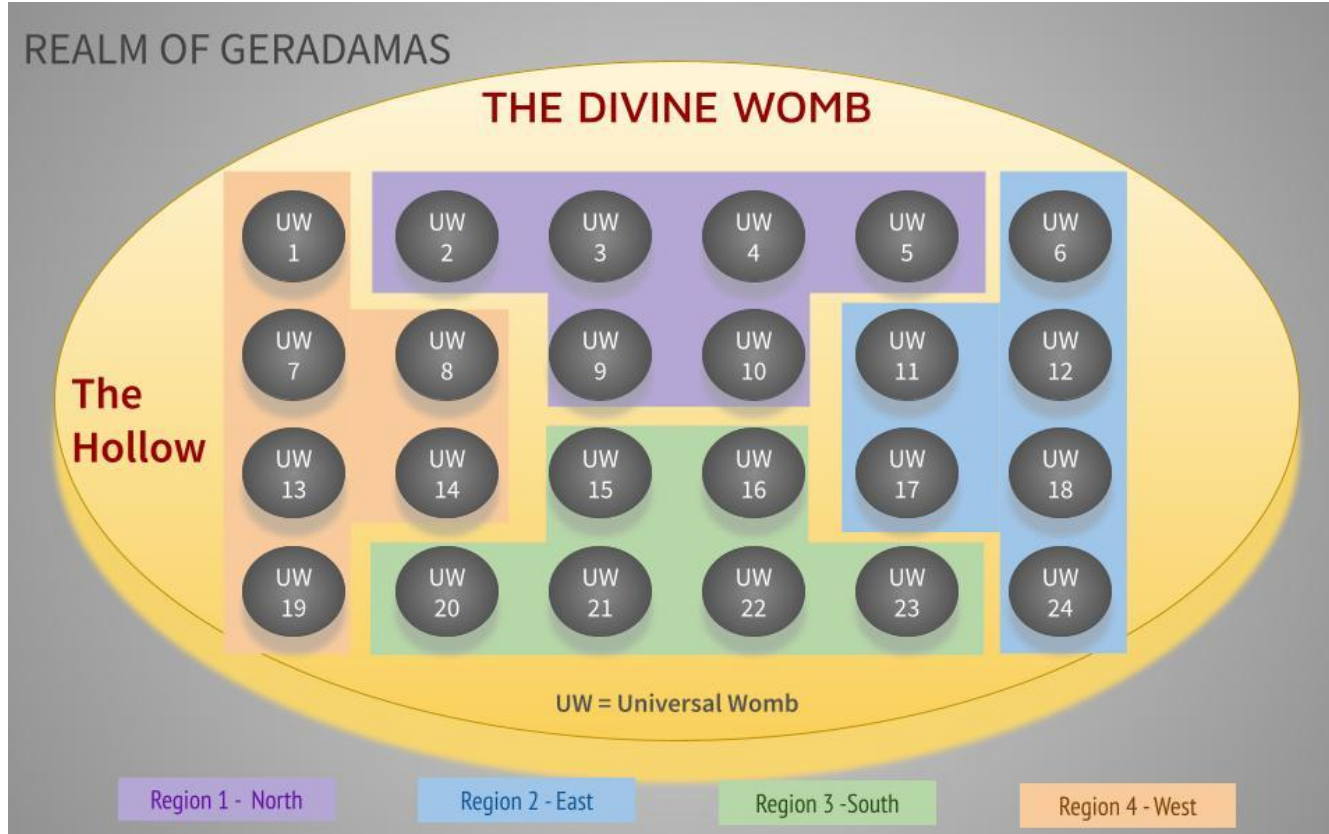

# PURPOSE

To introduce the order of the Divine Family, which is the  
House of Ehyeh.

# A Word About | The Divine Womb

The Divine Family is brought forth in the Divine Womb. LORD established 24 Hollows in the Divine Womb. This is the Realm of Geradamas... a material realm. Collaborating with RUACH, DOVE brings forth a Universe in each Hollow. One Divine Family comes forth from each Hollow/Universe. For example, Family 12 (us) comes forth from Universe 12.

The size of the Divine Womb is hard to imagine right now. However, LORD ordered the Divine Womb and our Hollow in a way that helps us get our bearings as to where we are in the Divine Womb/Universe.

# The 24 Universes Are Ordered by Region...

**Figure 1.** *The Four Regions of The Divine Womb - Within The Hollow, as discerned by Crocodile (2024).*