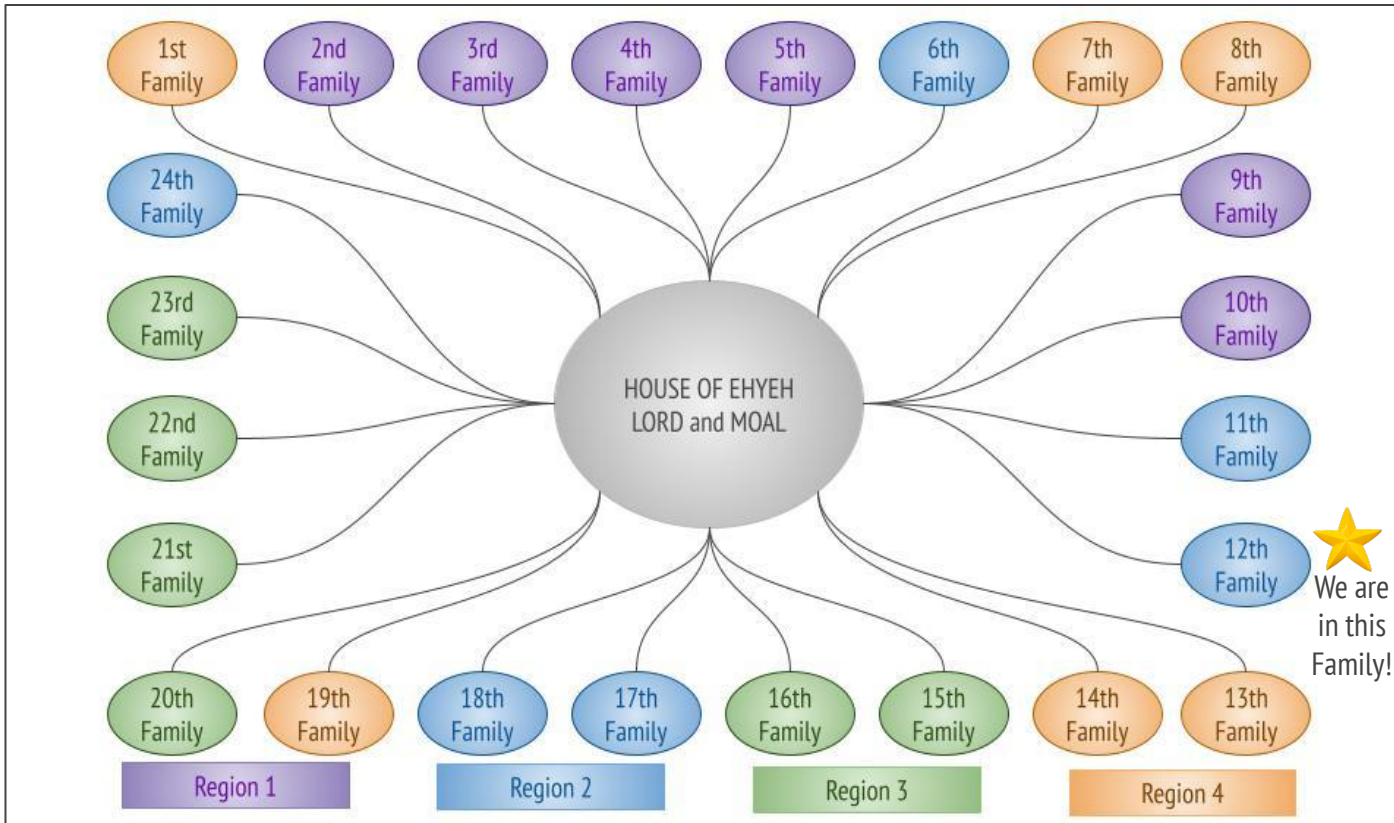

# The 24 Universes Are Ordered by Region...

**Figure 1.** *The Four Regions of The Divine Womb - Within The Hollow, as discerned by Crocodile (2024).*

# A Word About | RUACH

As you will soon discern, numerous life forms have sprung up throughout our [solar system](#), the Milky Way Galaxy, and the whole Universe.

This is a natural process of RUACH, which is one of the reasons LORD fondly refers to RUACH as 'Wild Thing'.

While LORD desires to bring as many of RUACH's children as possible into the Divine Family, few are able to make the transition.

# The Divine Family | Highest Order

The House of Ehyeh is made up of 24 Divine Families. Each Family is brought forth in one Hollow... one Universe.

Each Hollow has four (4) *Regions*, which identify the location of each family within the Universe.