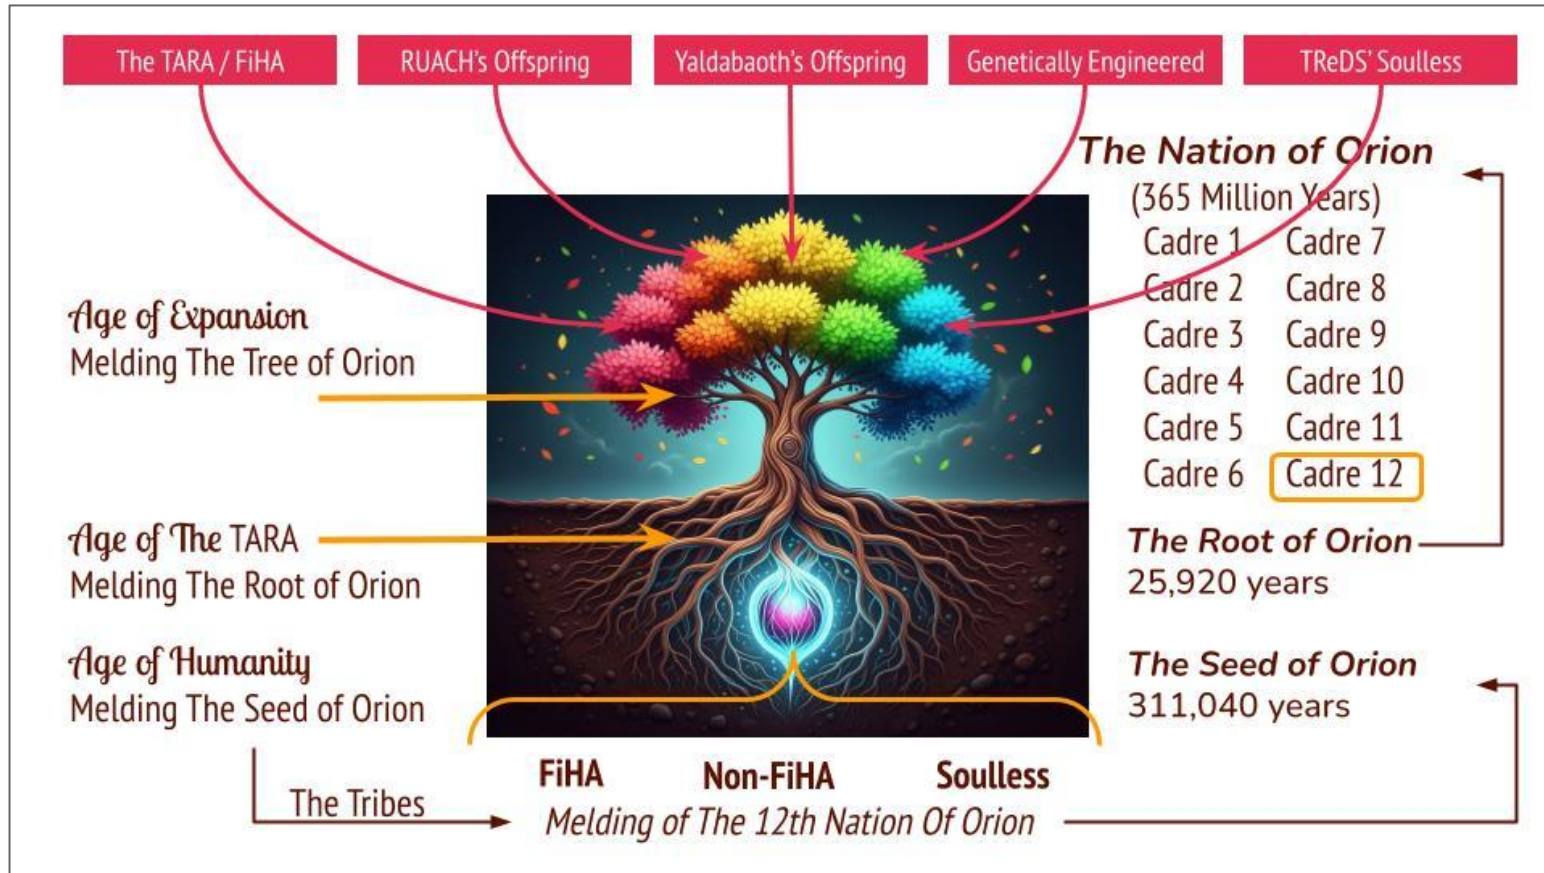

Note: The Melding is expected to begin in the USA and spread across the world. See [Revelation 14:6-7](#). The message is not 'FEAR GOD,' but rather 'KNOW GOD' because the end of the Age of Humanity is upon us.

Can you see why world powers might want to destroy the US?

This model reveals two powerful concepts...

First, the United States emerged in an order that enables us to visualize the Universe and neighborhood from which we came forth.

Second, we see the source of the the 12th Family's diversity.

Putting the two concepts together, we can discern that HARPER brought forth the United States to position the Last Generation for **the Melding...** not melting (TReD's desire).