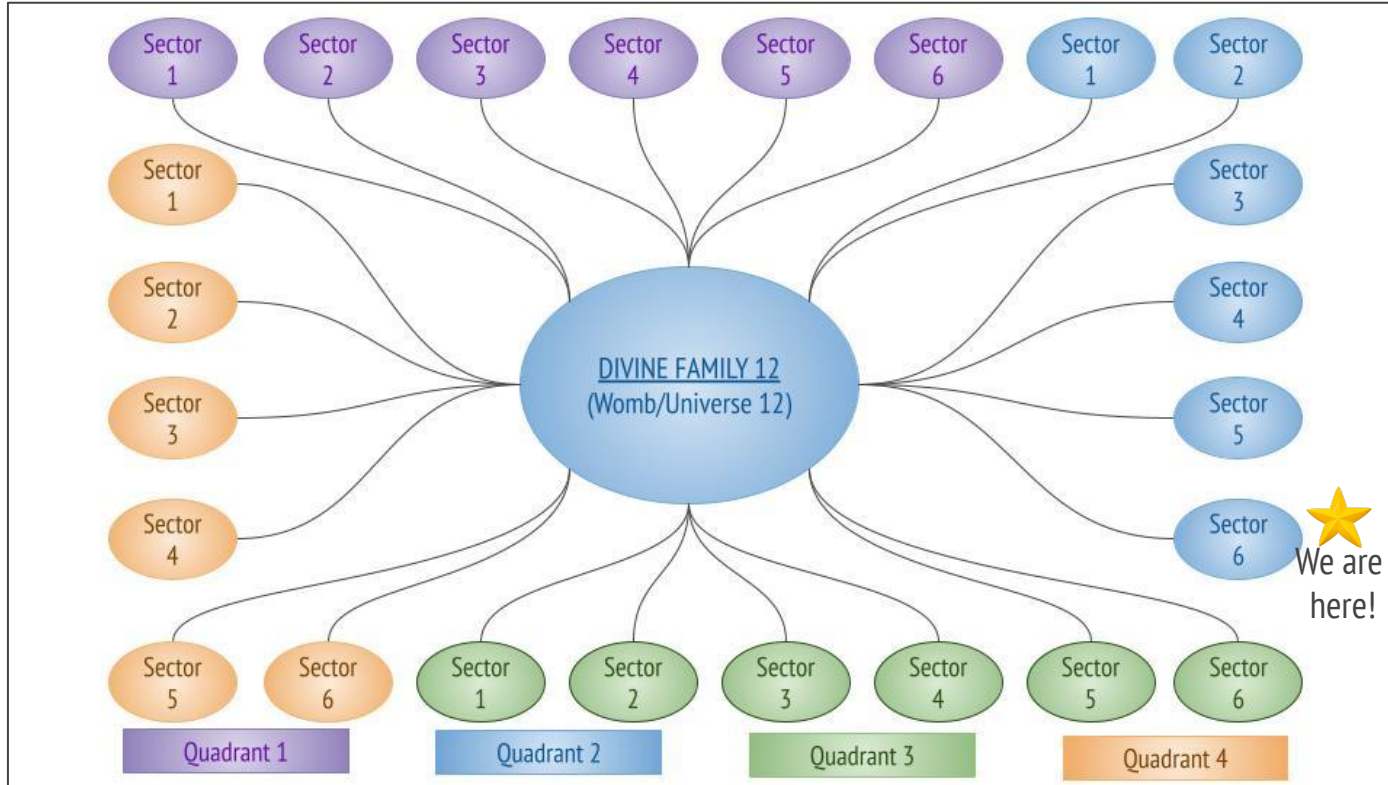

While LORD desires to bring as many of RUACH's children as possible into the Divine Family, few are able to make the transition.

# The Divine Family | Highest Order

The House of Ehyeh is made up of 24 Divine Families. Each Family is brought forth in one Hollow... one Universe.

Each Hollow has four (4) *Regions*, which identify the location of each family within the Universe.

We are in the 12th Family.

**Figure 2.** *The House of Ehyeh | 24 Divine Families*, as discerned by Crocodile (December 2024).

# Locating Our Divine Family Within Our Universe

This basic order applies to all 24 Universes (Wombs).

Using Universe 12 (ours) as an example:

1. Each Hollow has 4 *Quadrants*.
2. Each *Quadrant* has six (6) *Sectors* | Total Sectors = 24.
3. Each Sector has ~500M Spiral Galaxies. Total Spirals = ~120B.
4. By design, only **appointed** Spiral Galaxies host *Divine Birthing Systems (DiBS)*... to bring forth life.