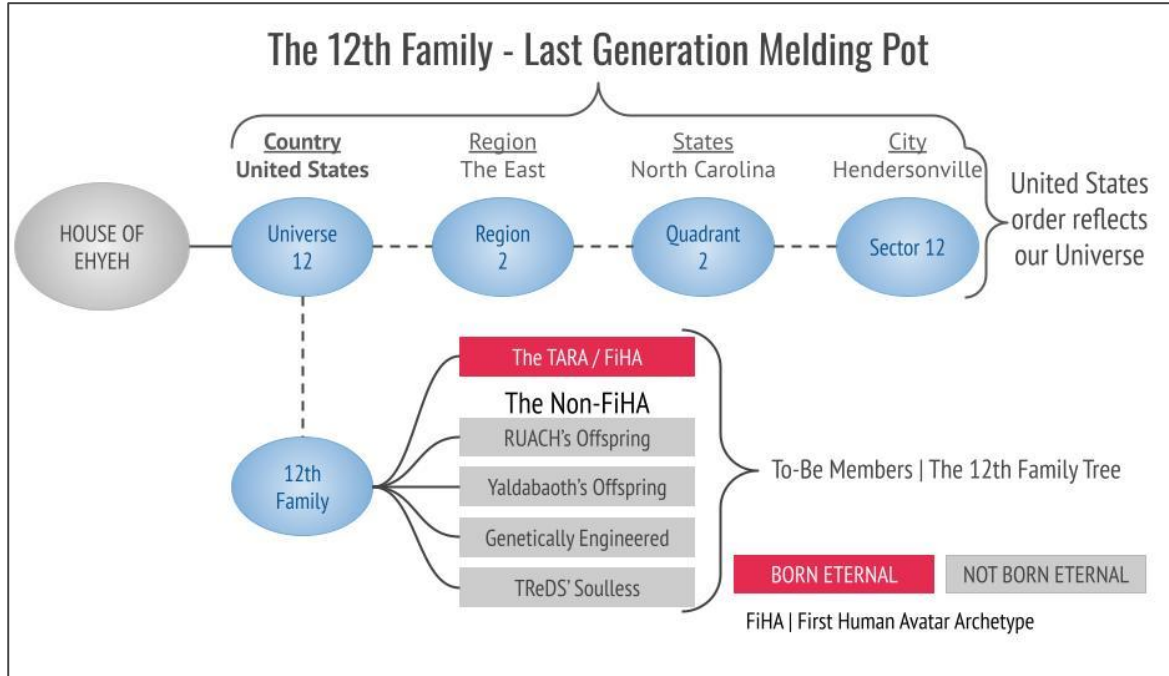

Figure 5. Forefathers view of the United States of America | Last Generation Melding Pot, as discerned by Crocodile (2025).

Note: The Melding is expected to begin in the USA and spread across the world. See [Revelation 14:6-7](#). The message is not 'FEAR GOD,' but rather 'KNOW GOD' because the end of the Age of Humanity is upon us.

Can you see why world powers might want to destroy the US?

This model reveals two powerful concepts...

First, the United States emerged in an order that enables us to visualize the Universe and neighborhood from which we came forth.

Second, we see the source of the the 12th Family's diversity.

Putting the two concepts together, we can discern that HARPER brought forth the United States to position the Last Generation for **the Melding...** not melting (TReD's desire).