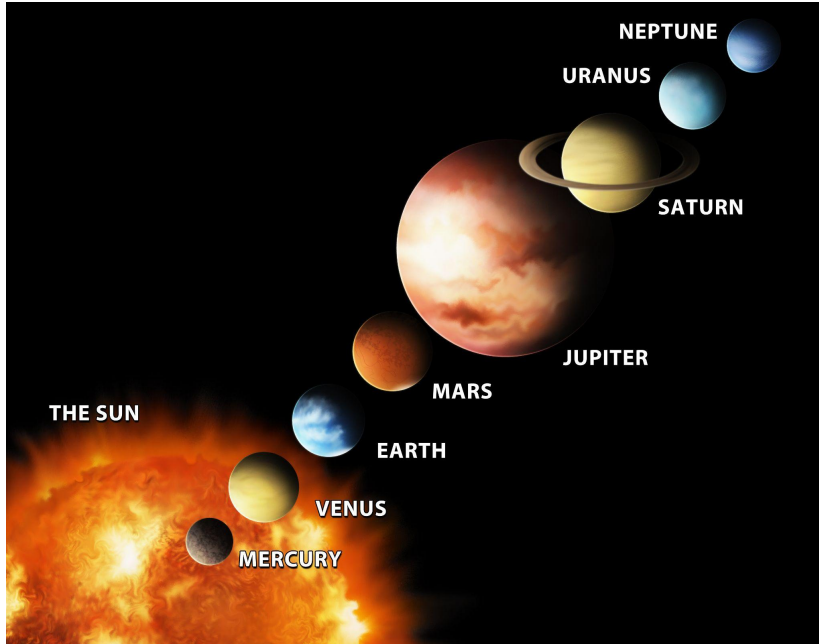

The Orion DiBS is currently bringing forth the *Last Generation - The 12th Cadre* of about 500 Million baby TARA - the Seed.

We are the *12th Seed of Orion*.

Figure 4. Visualizing Location of The 12th Family With A Different Lens, as discerned by Crocodile (2025).

# A Word About | Divine Birthing Systems

Image licensed by Shutterstock.com

*About 12 Billion Solar Systems similar to ours, bring forth the Divine Family in our Universe!*

This is an artist's impression of our Solar System, which is the *Divine Birthing System* (DiBS) for the *Seed of Orion*.