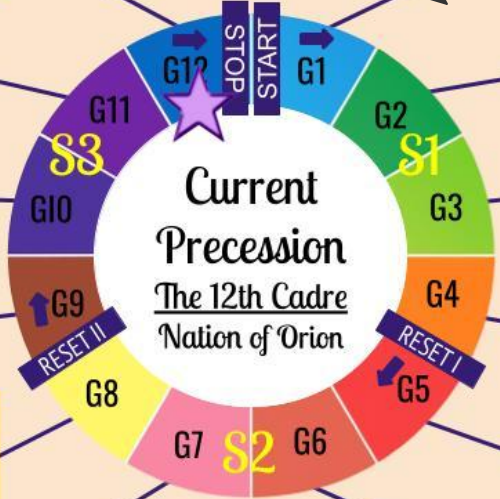

JOTS Ends

BEGIN JOTS | Cadre 1 - 12

ONE SEED = 12 CADRES | 1 CADRE = 12 GENERATIONS

Cosmic Calendar (CoCa)
Journey of The Soul - 25,920 years

P
E
O
P
L
E
O
F
P
E
A
C
E

MELDING

CADRE 12

Divine Intervention

END

Seed | One Nation

Generation 12 Day of Pisces
The Seed | Transition III - Human Reset
60 BC to | 2100 AD

Generation 11 Day of Aries
The Tree | Love
2,220 - 60 BC

Generation 10 Day of Taurus
The Tree | Truth
4,380 - 2,220 BC

Generation 9 Day of Gemini
The Tree | Family
6,540 - 4,380 BC

Generation 8 Day of Cancer
Transition II - Human Reset
8,700 - 6,540 BC

Generation 7 Day of Leo
The Root | Love
10,860 - 8,700 BC

Generation 1 Day of Aquarius
The Seed | Family
23,820 - 21,660 BC

Generation 2 Day of Capricorn
The Seed | Truth
21,660 - 19,500 BC

Generation 3 Day of Sagittarius
The Seed | Love
19,500 - 17,340 BC

Generation 4 Day of Scorpio
Transition I - Human Reset
17,340 - 15,180 BC

Generation 5 Day of Libra
The Root | Family
15,180 - 13,020 BC

Generation 6 Day of Virgo
The Root | Truth
13,020 - 10,860 BC

Ascension Goals
S1. Stage 1- Level 10 - Afterthought
S2. Stage 2 - Level 7 - Understanding
S3. Stage 3 - Level 4 - Peace (TARA)

27 Avataric Lives

9 JOTS Circuits

3-Family

3-Truth

3-Love

12 Generations

2,160 Yrs Each

25,920 Yrs Total

Age of The TARA